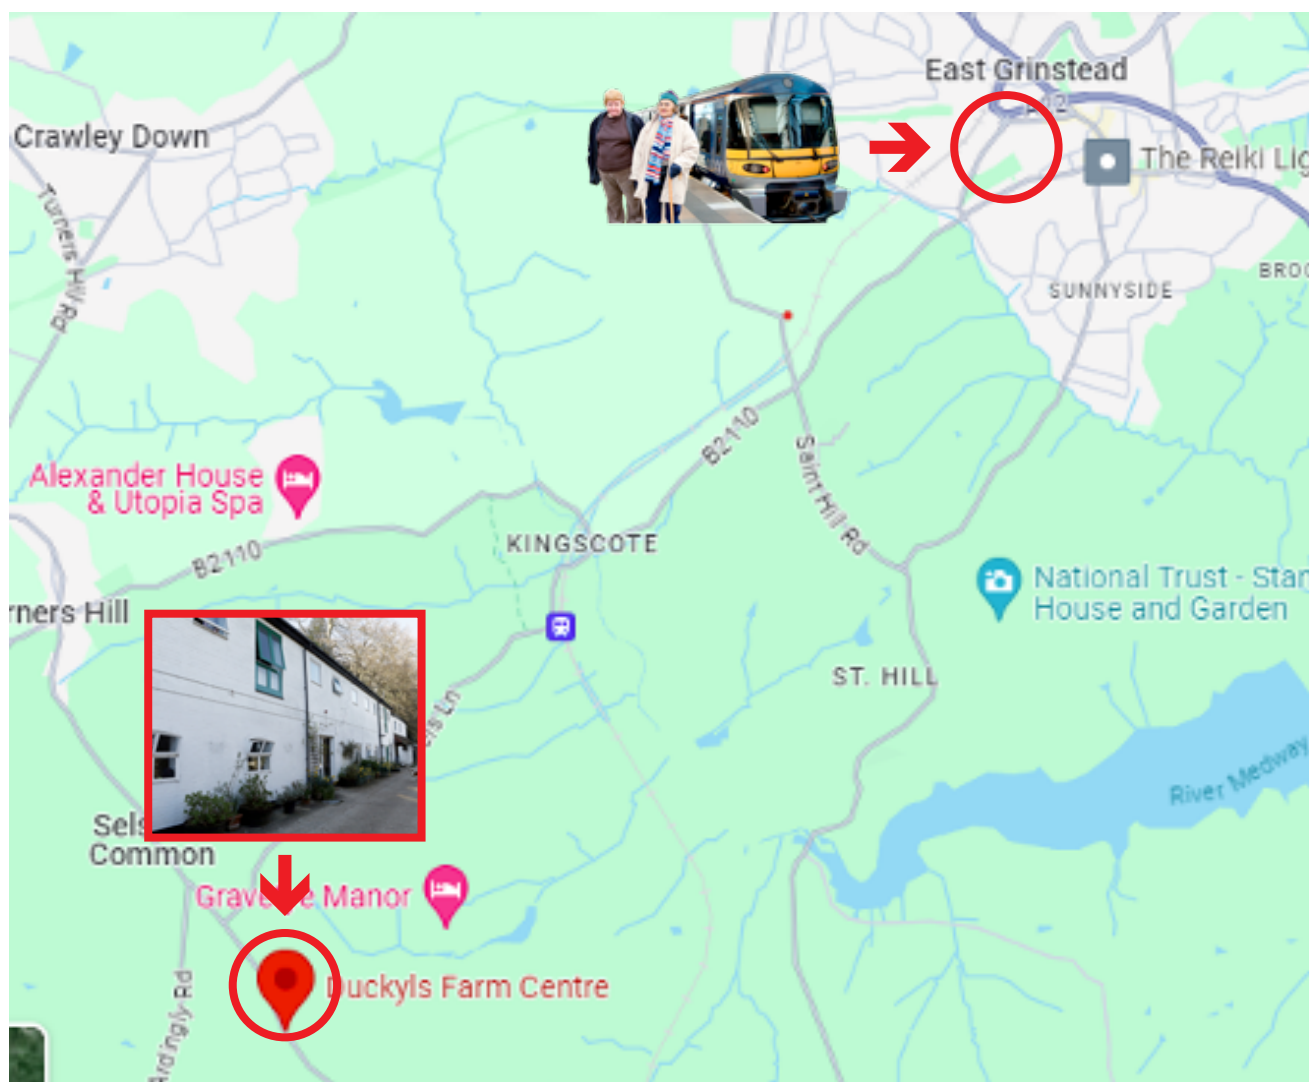

You can book in a **free taster day**, so you can try the activities and see what they are like.

When is it open?

Diagrama run **services:**

Monday to Saturday
9 am to 5 pm

Where are the sessions held?

Duckyls Farm

The **nearest train station** is East Grinstead.

A **shuttle bus** from East Grinstead station can take people there. We can offer a morning and collection (at a time to be confirmed).

Where are the sessions held?