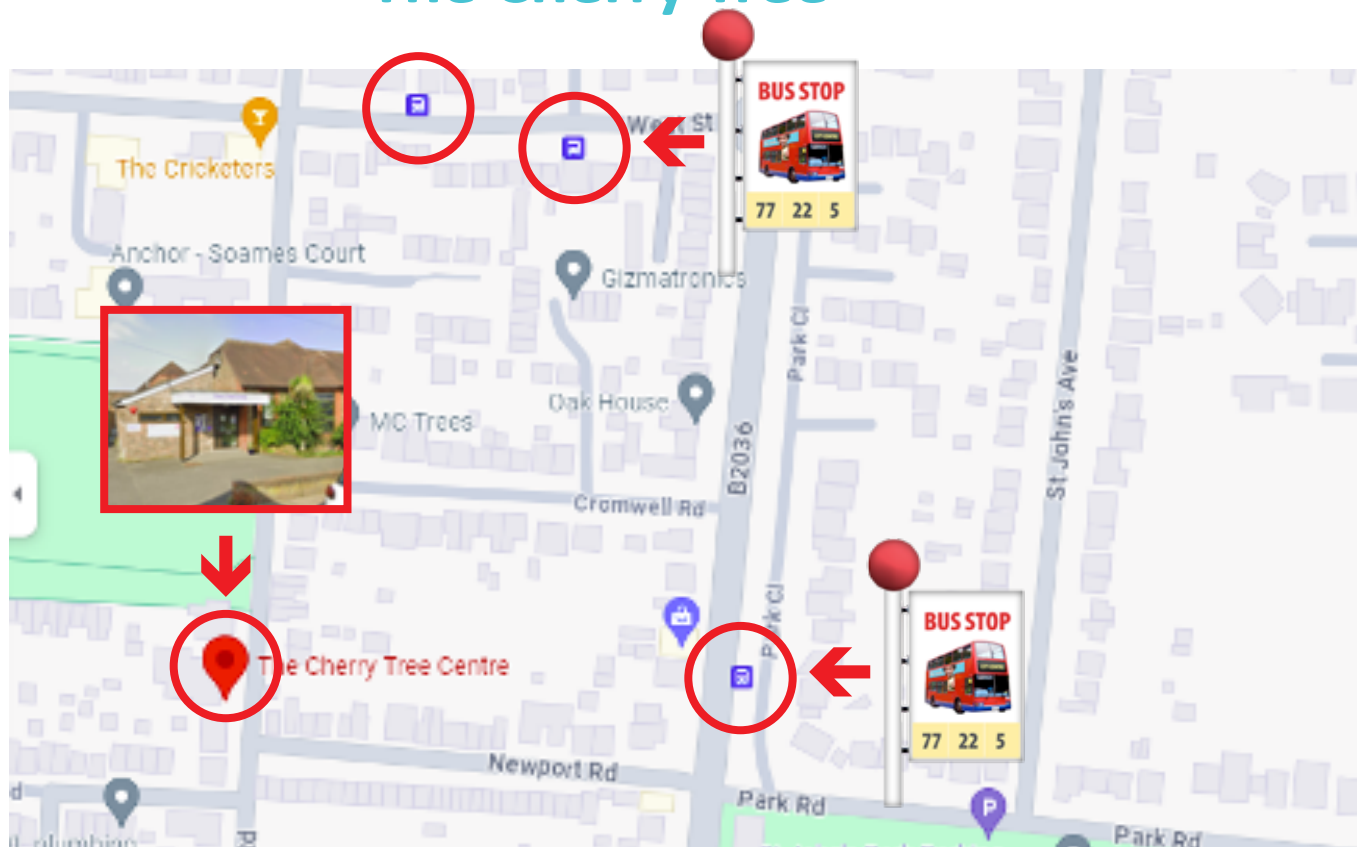

You can book in a **free taster day**, so you can try the activities and see what they are like.

When is it open?

Diagrama run **services:**

Monday to Saturday
9 am to 5 pm

Where are the sessions held?

Duckyls Farm

The **nearest train station** is East Grinstead.

A **shuttle bus** from East Grinstead station can take people there. We can offer a morning and collection (at a time to be confirmed).

Where are the sessions held?

The Cherry Tree

Buses that go there:

- 33A
- 35A
- 35C

Where are the sessions held?

The Yews

Buses that go there:

- 3
- 30
- 31
- 31A
- 31B
- 33A
- 39
- 89

How to contact us