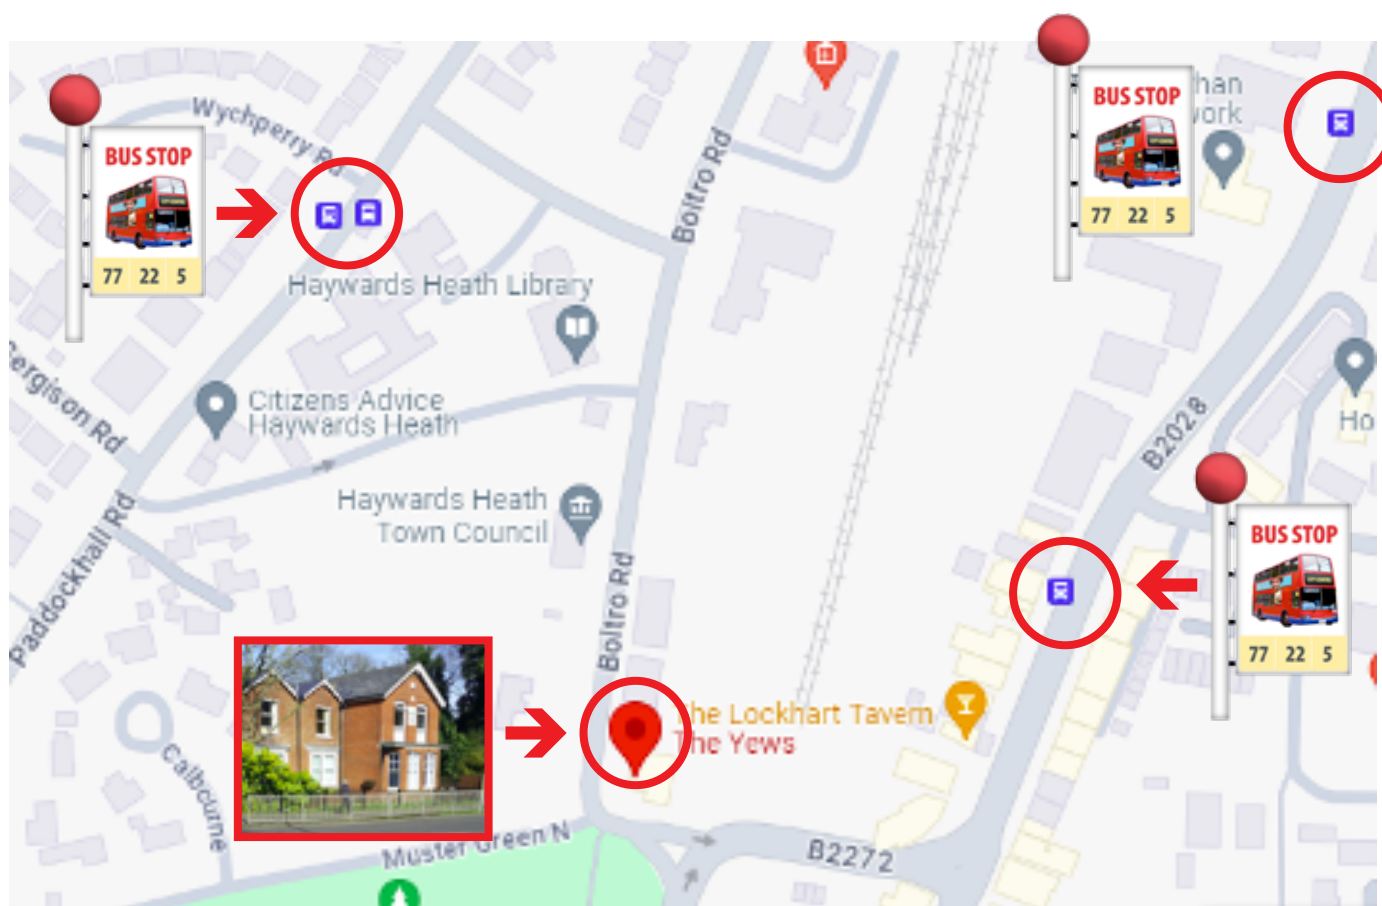

The **nearest train station** is East Grinstead.

A **shuttle bus** from East Grinstead station can take people there. We can offer a morning and collection (at a time to be confirmed).

Where are the sessions held?

The Cherry Tree

Buses that go there:

- 33A
- 35A
- 35C

Where are the sessions held?

The Yews

Buses that go there:

- 3
- 30
- 31
- 31A
- 31B
- 33A
- 39
- 89

How to contact us